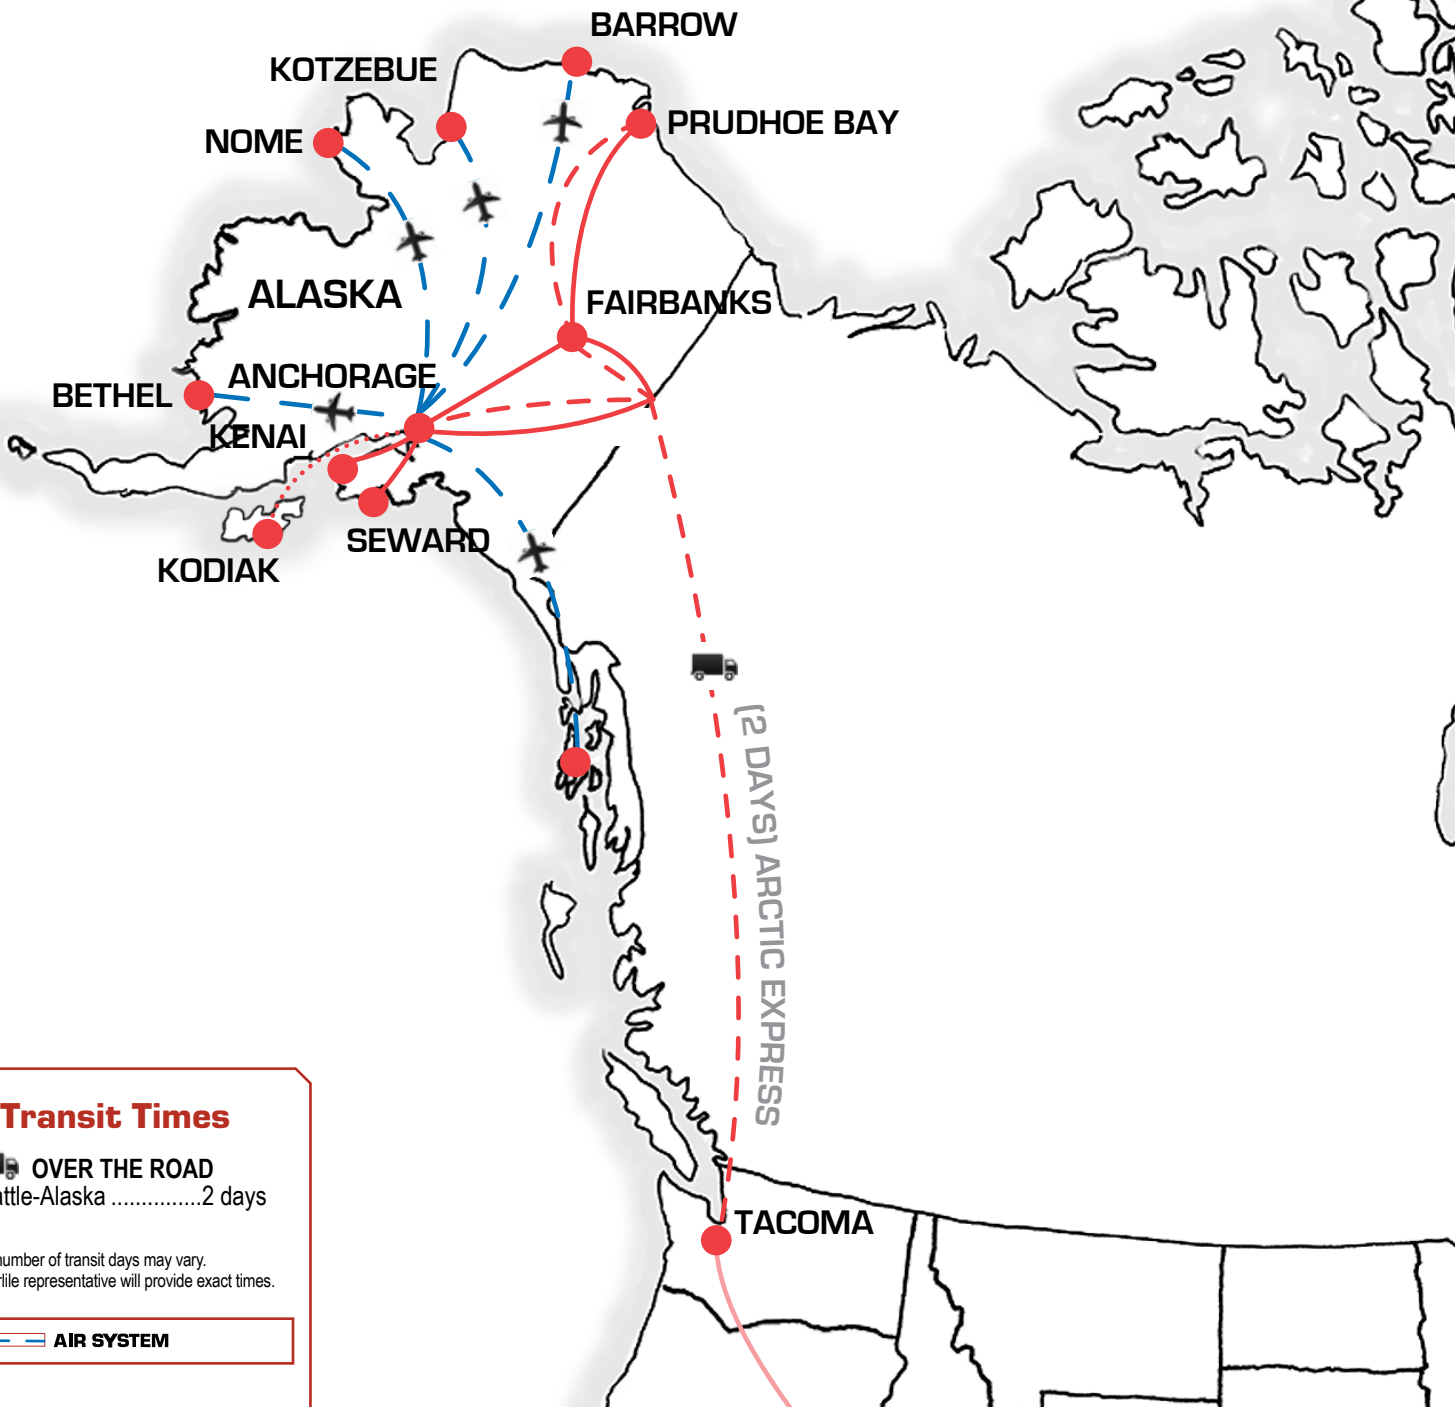

Carlile's Santa Express Shipping

Carlile's Santa Express provides a delivery solution for parcel and small shipments to Alaska.

Service includes expedited delivery from the Pacific Northwest to Anchorage with furtherance to other in-state locations on Alaska highways. When the roads end, packages get to communities in South East, Central and Western Alaska via partner carriers.

Carlile's Santa Express benefits include:

- Expedited, 52-hour transit for small parcel delivery from Seattle to Anchorage.
- Online tracking system for tracing shipments.
- Will call pick-ups from our Anchorage, Fairbanks and Kenai terminals.
- Alaska-based customer service department: customerservice@carlile.biz or phone: 1-888-399-3290.

For more information on Carlile's Santa Express please contact 1-888-399-3290 or visit www.carlile.biz.

With more than 30 years of transportation services, Carlile is a leading provider of expedited delivery and logistics services to, from and within Alaska.

ROAD - RAIL - SEA - AIR

www.carlile.biz | 1.800.478.1853

ALASKA | HAWAII | UNITED STATES | CANADA

→ Transit Times

 **OVER THE ROAD**
Seattle-Alaska2 days

The number of transit days may vary.
A Carlile representative will provide exact times.